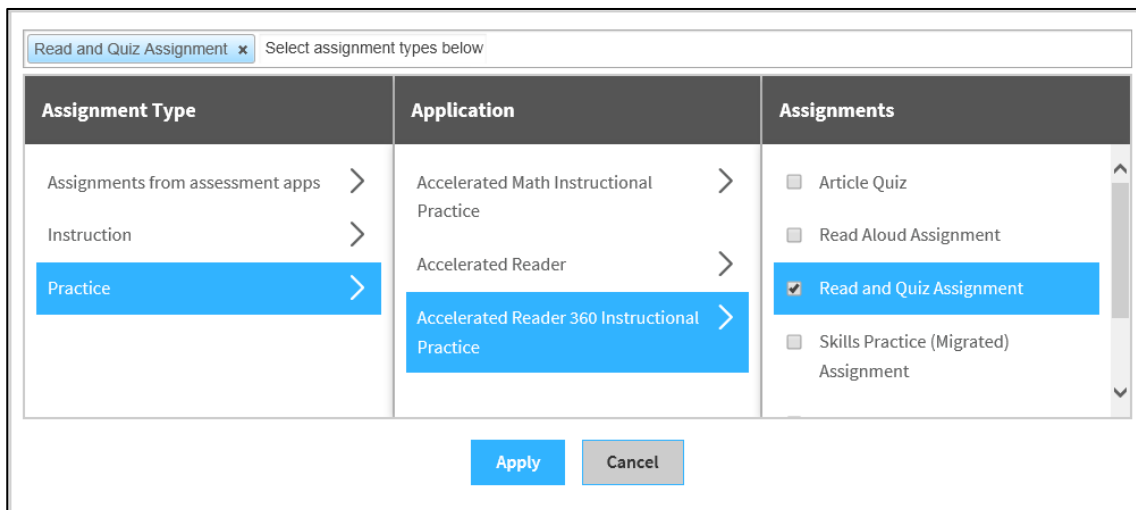

Selecting the Assignments, Students, Time Period and Star Scale

1) Choose your class and student(s)
2) Choose the Assignment Type 'Read and Quiz Assignment' as shown below.