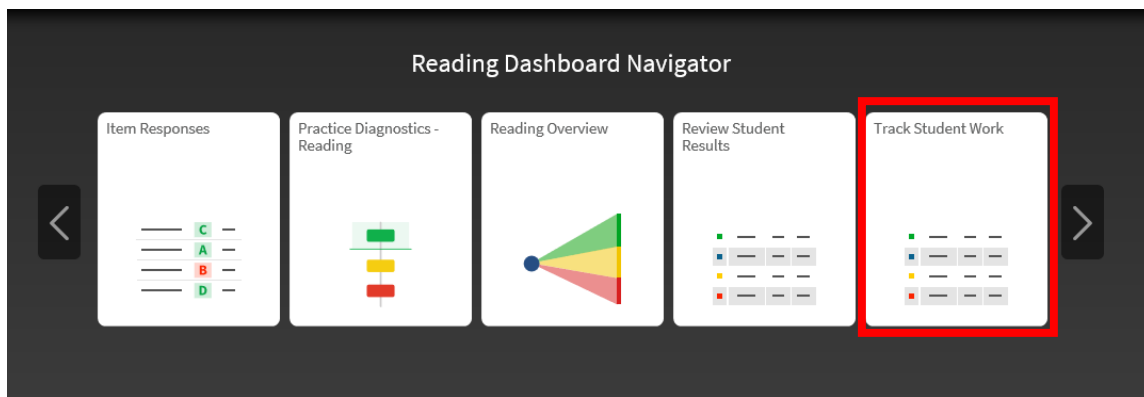

Track Non-Fiction Article Results

On the Track Student Work page, you can see the status of your assignments and assessments (complete, in progress, etc.). You can also transfer quiz records should a student access an article or quiz on the wrong account.

- <https://help.renlearn.co.uk/AR/TransferActivity>

You can get to this page from the Reading Dashboard (on the Home page under Dashboards and Reporting) then going to Track Student Work.

Selecting the Assignments, Students, Time Period and Star Scale